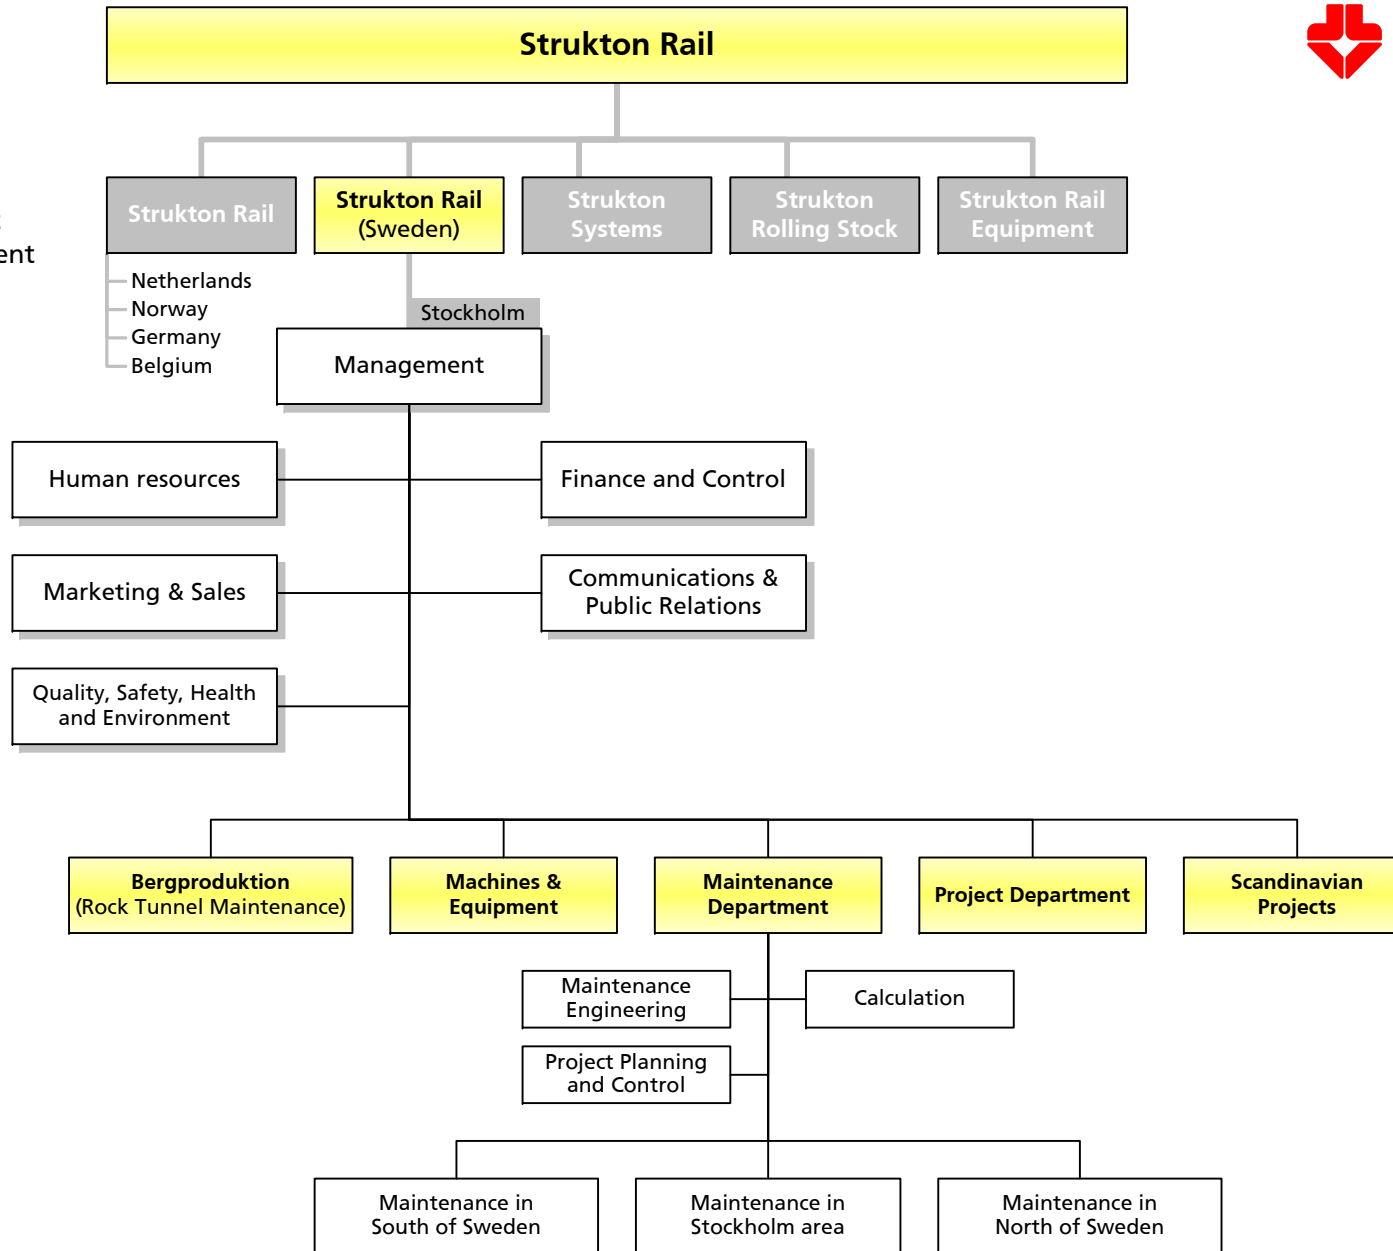

**Strukton Rail AB
(Sweden)**

- Management and Staff Departments
- Bergproduktion
- Machines & Equipment
- Maintenance Department
- Project Department
- Scandinavian Projects