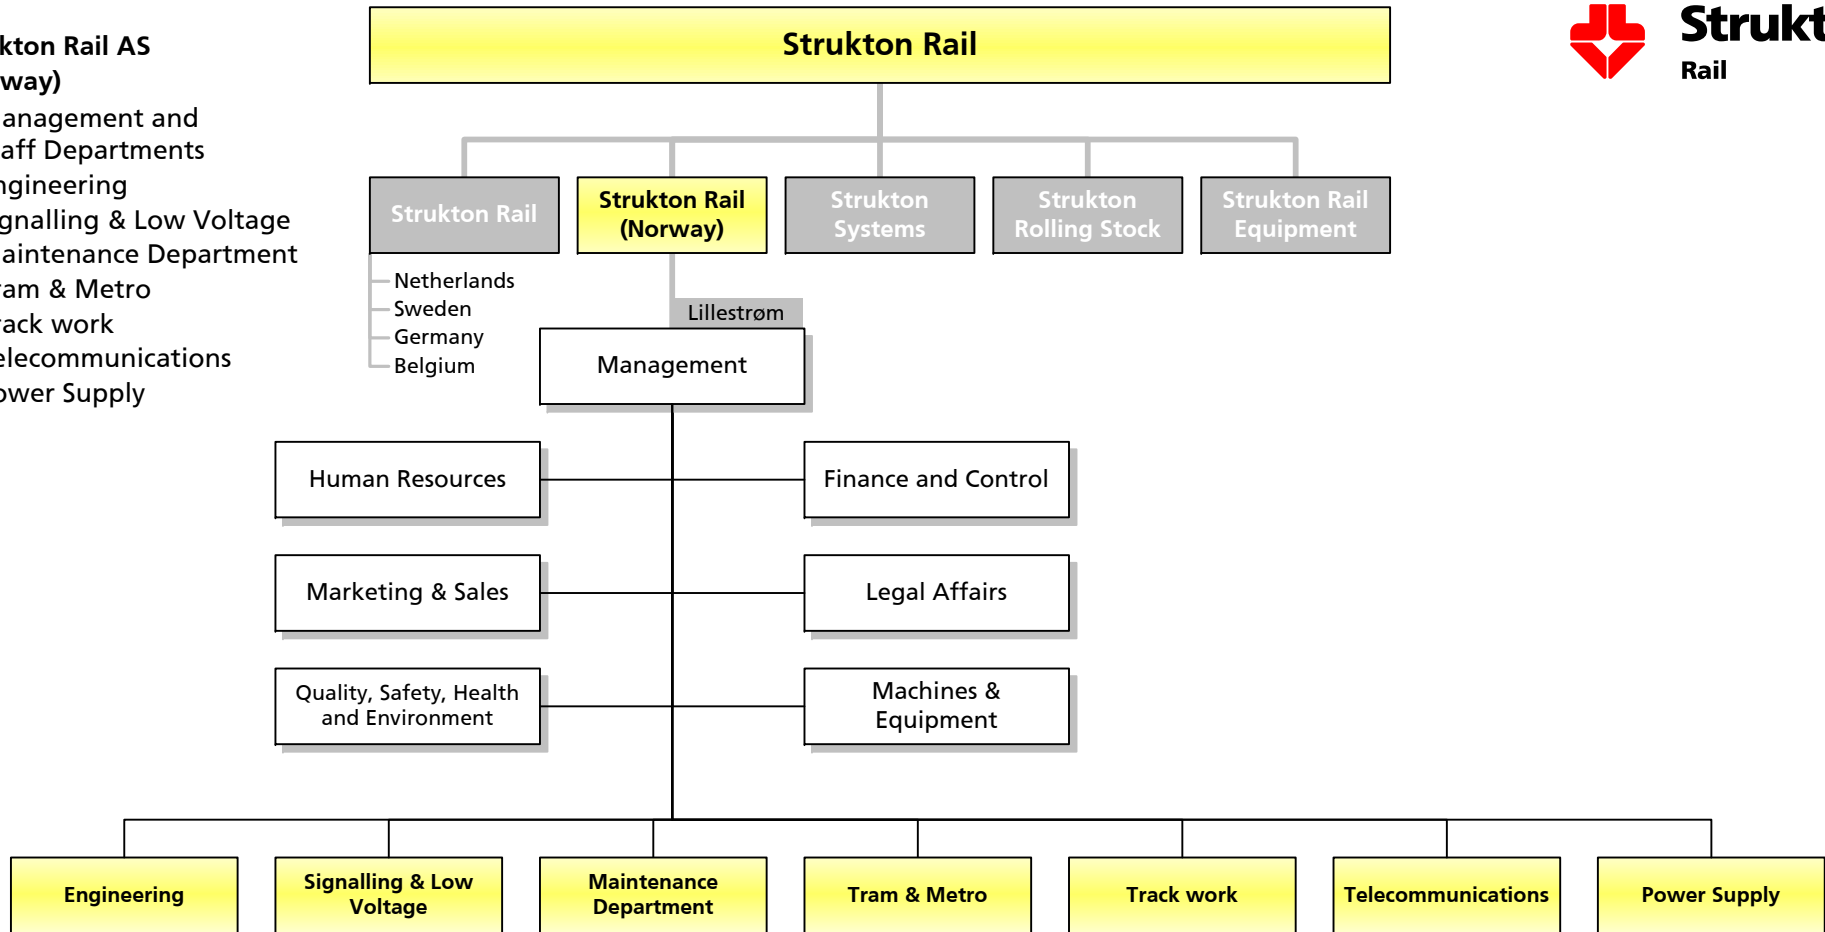

Participations

- CLF, Italy
- Arfer, Italy
- MGW, Germany
- Tribase, Netherlands
- Eurailscout *Inspection & Analysis*, Netherlands and Germany

Strukton Rail bv

- Board
- Strukton Rail Production Support
- Executive secretarial department
- Communication and Public Affairs
- Human resources
- Finance and Control
- ICT

Strukton Rail West

- Management and Staff departments
- Contract management
 - Maintenance
 - Projects
- Planning office

Strukton Rail Oost

- Management and Staff departments
- Contract management
 - Maintenance
 - Projects
 - Civil and rural engineering
 - Installation Services
- Process Planning
- Capacity Planning

**Strukton Rail AB
 (Sweden)**

- Management and Staff Departments
- Bergproduktion
- Machines & Equipment
- Maintenance Department
- Project Department
- Scandinavian Projects

**Strukton Rail AS
 (Norway)**

- Management and Staff Departments
- Engineering
- Signalling & Low Voltage
- Maintenance Department
- Tram & Metro
- Track work
- Telecommunications
- Power Supply

**Strukton Rail nv
Merelbeke (Belgium)**