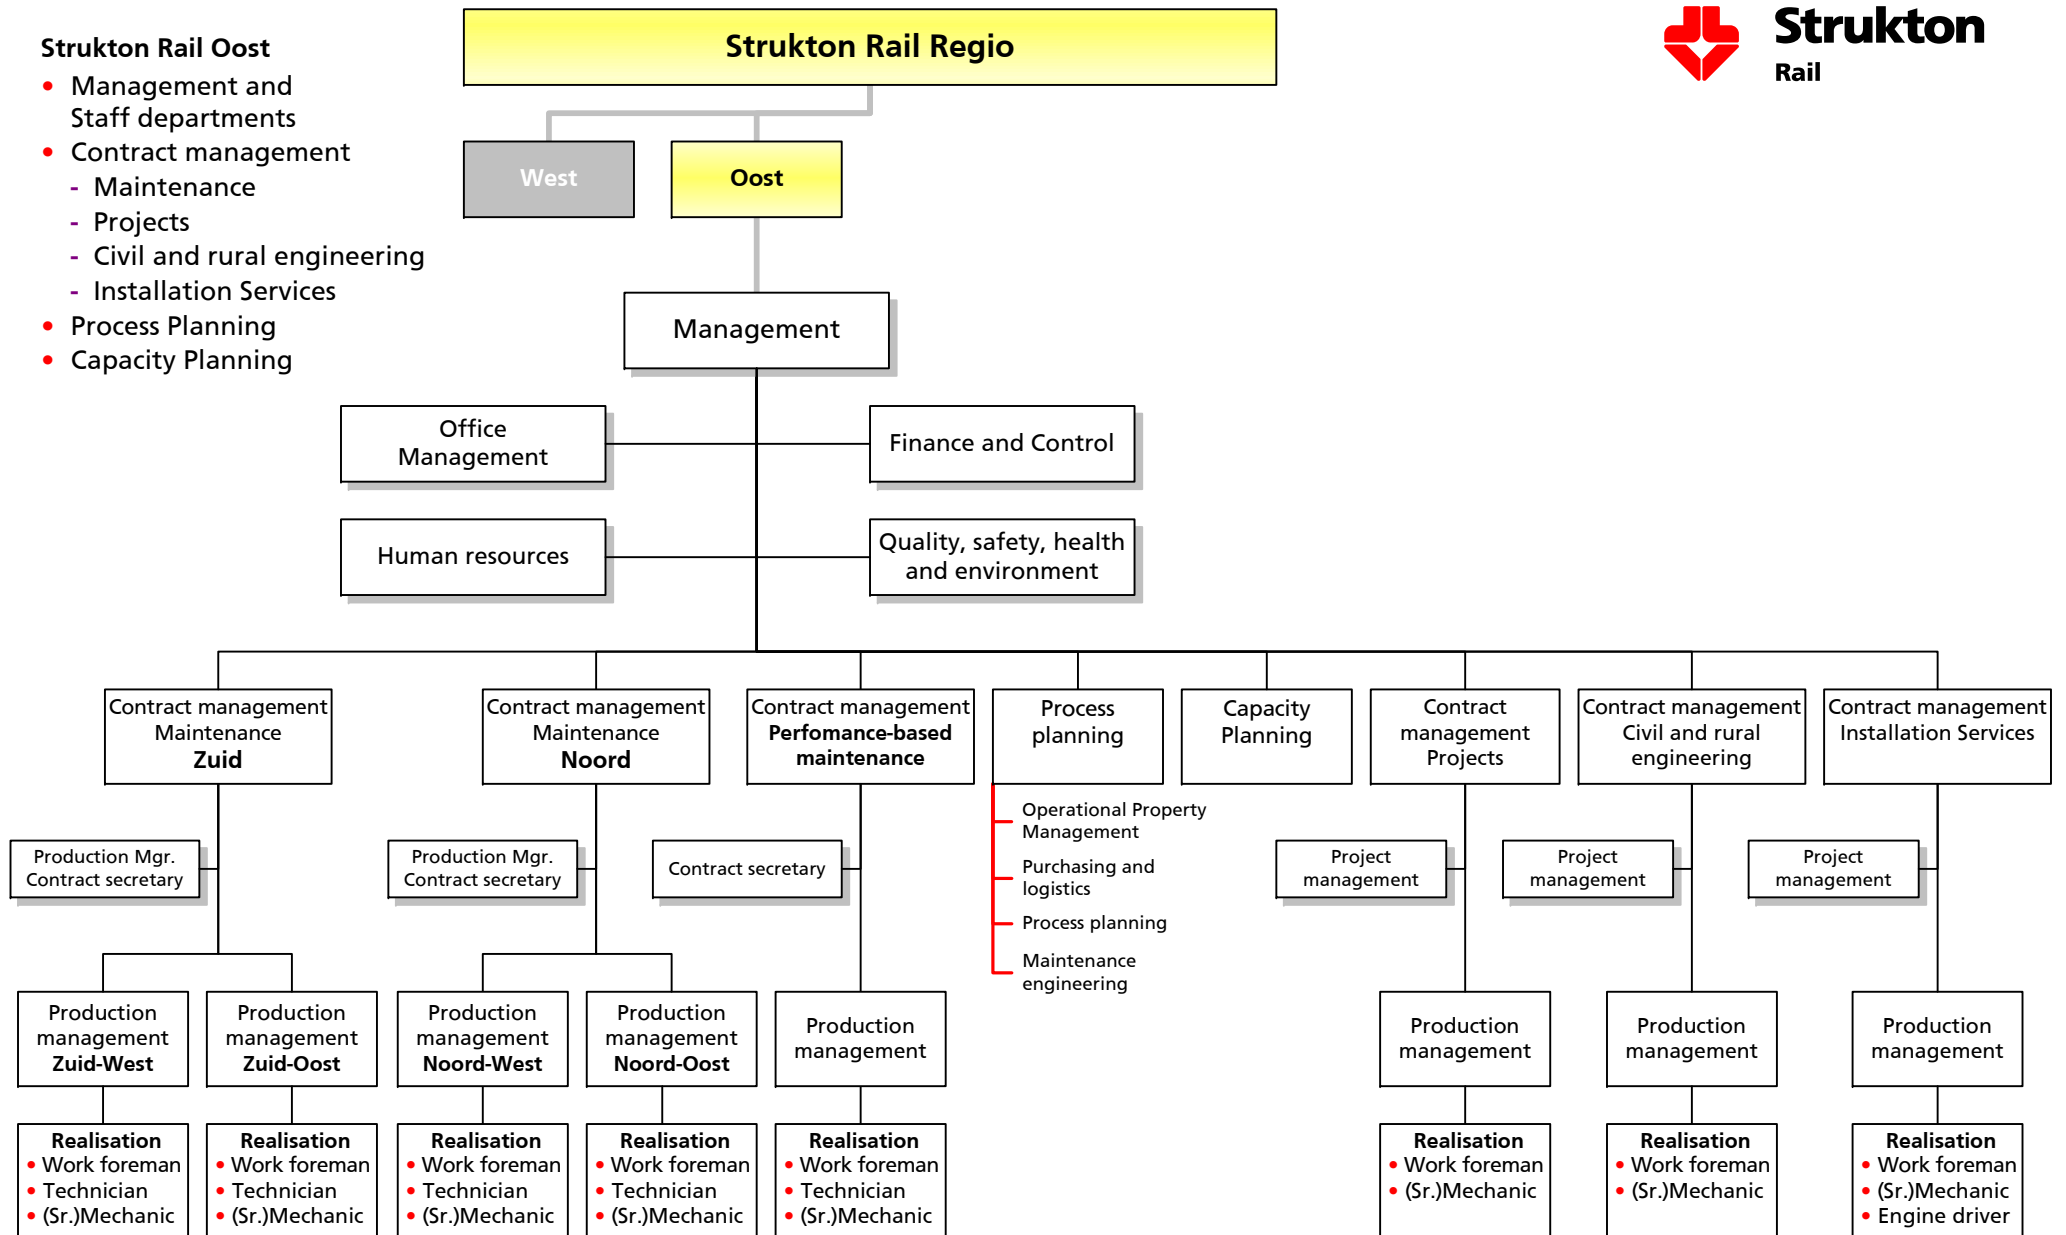

Participations

- CLF, Italy
- Arfer, Italy
- MGW, Germany
- Tribase, Netherlands
- Eurailscout *Inspection & Analysis*, Netherlands and Germany

Strukton Rail bv

- Board
- Strukton Rail Production Support
- Executive secretarial department
- Communication and Public Affairs
- Human resources
- Finance and Control
- ICT

Strukton Rail West

- Management and Staff departments
- Contract management
 - Maintenance
 - Projects
- Planning office

Strukton Rail Oost

- Management and Staff departments
- Contract management
 - Maintenance
 - Projects
 - Civil and rural engineering
 - Installation Services
- Process Planning
- Capacity Planning