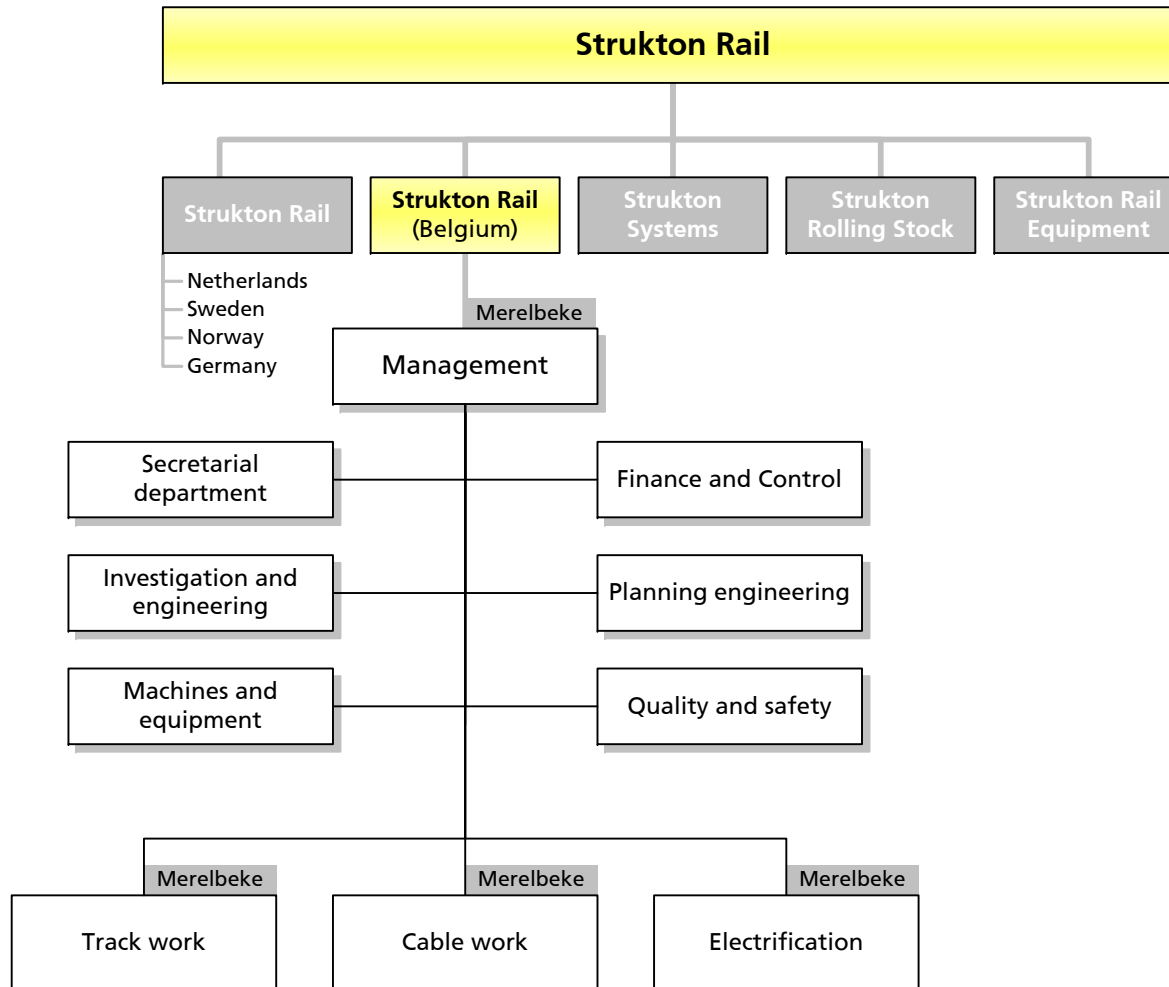

**Strukton Rail nv
Merelbeke (Belgium)**

- Management and Staff departments
- Track work
- Cable work
- Electrification