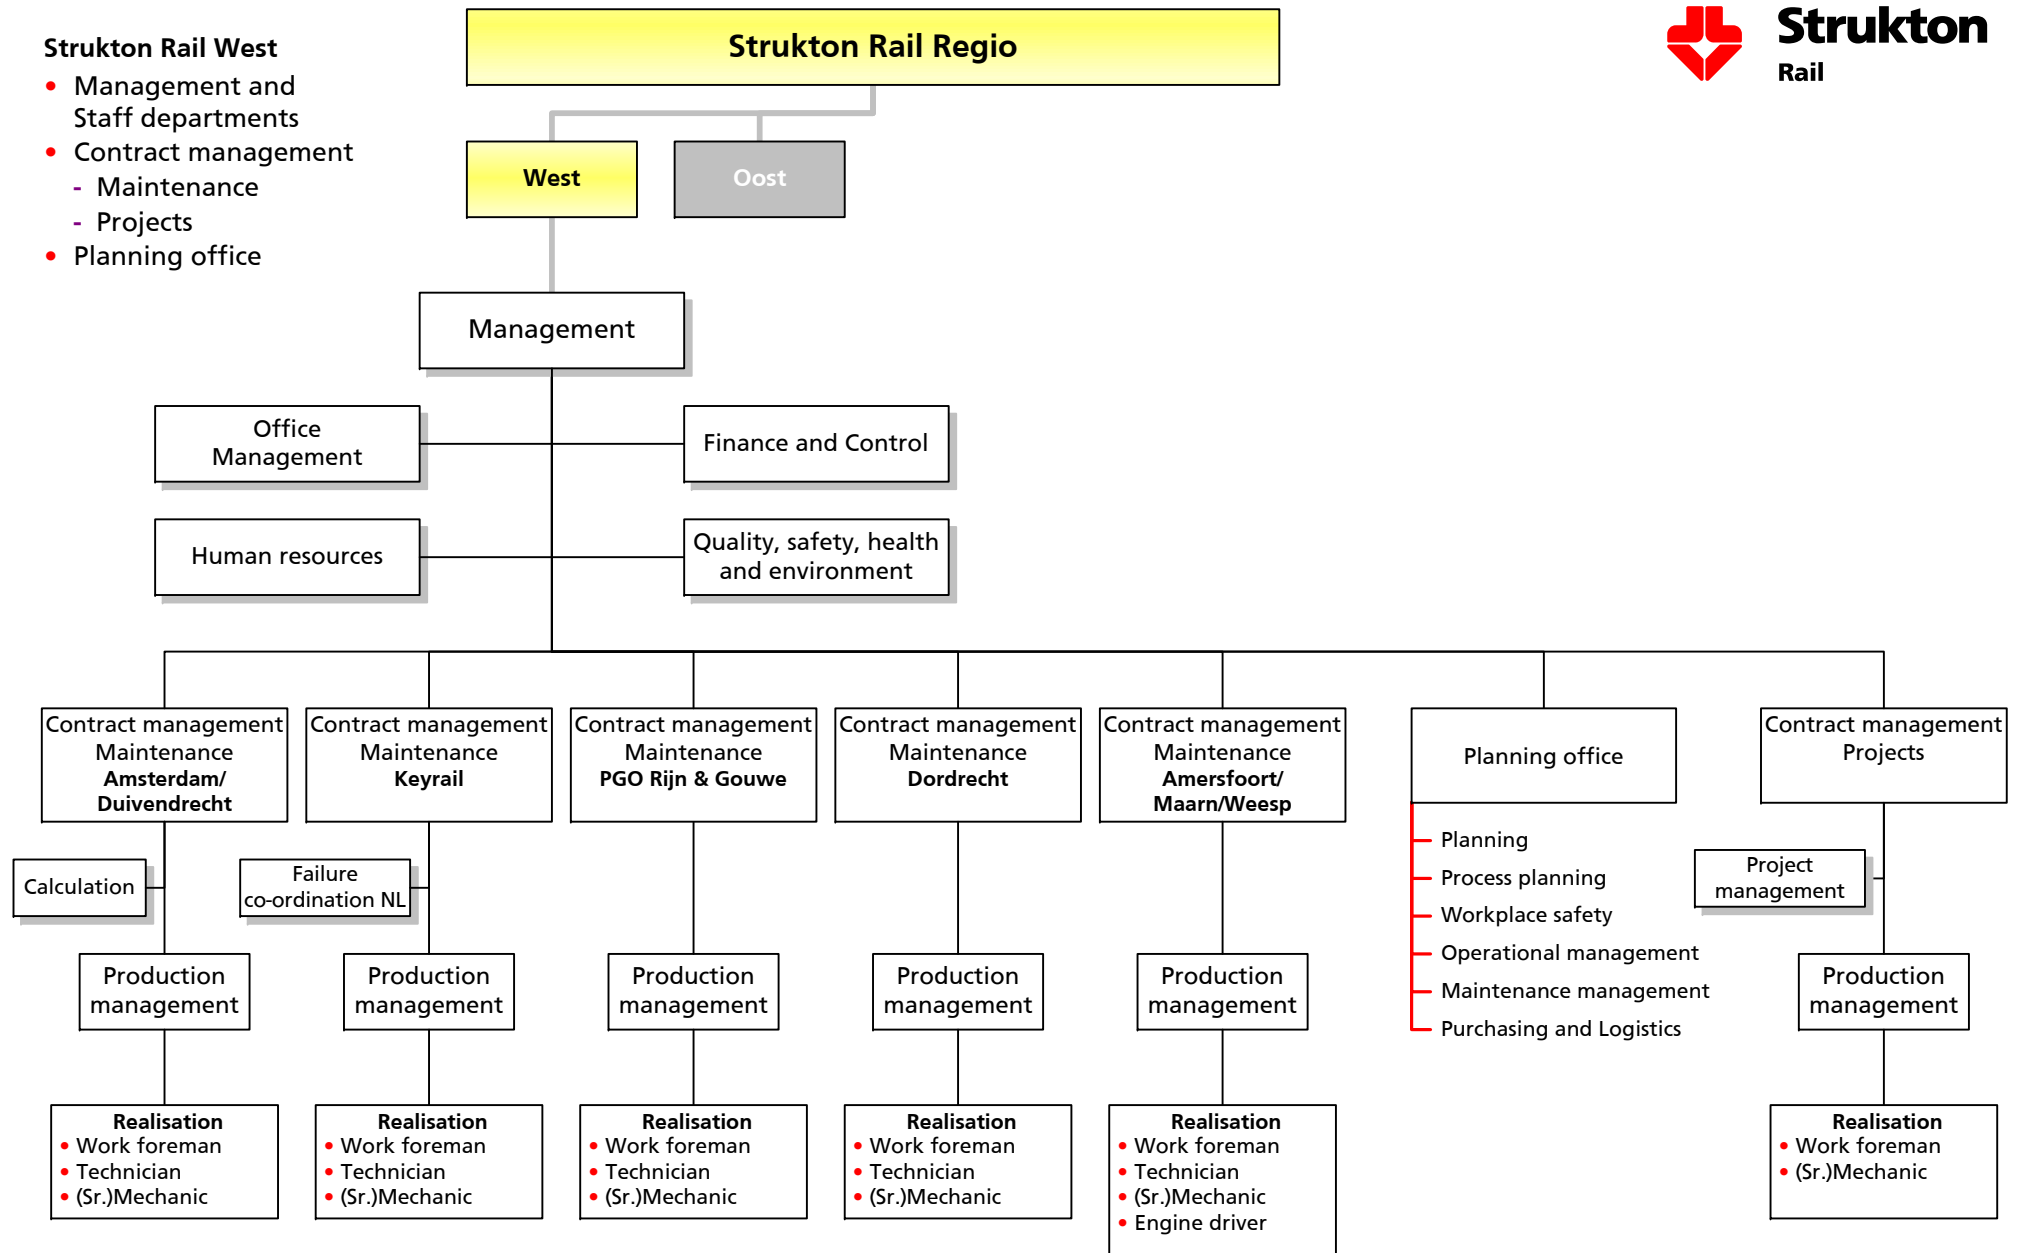

Participations

- CLF, Italy
- Arfer, Italy
- MGW, Germany
- Tribase, Netherlands
- Eurailscout *Inspection & Analysis*, Netherlands and Germany

Strukton Rail bv

- Board
- Strukton Rail Production Support
- Executive secretarial department
- Communication and Public Affairs
- Human resources
- Finance and Control
- ICT

Strukton Rail West

- Management and Staff departments
- Contract management
 - Maintenance
 - Projects
- Planning office

Strukton Rail Oost

- Management and Staff departments
- Contract management
 - Maintenance
 - Projects
 - Civil and rural engineering
 - Installation Services
- Process Planning
- Capacity Planning