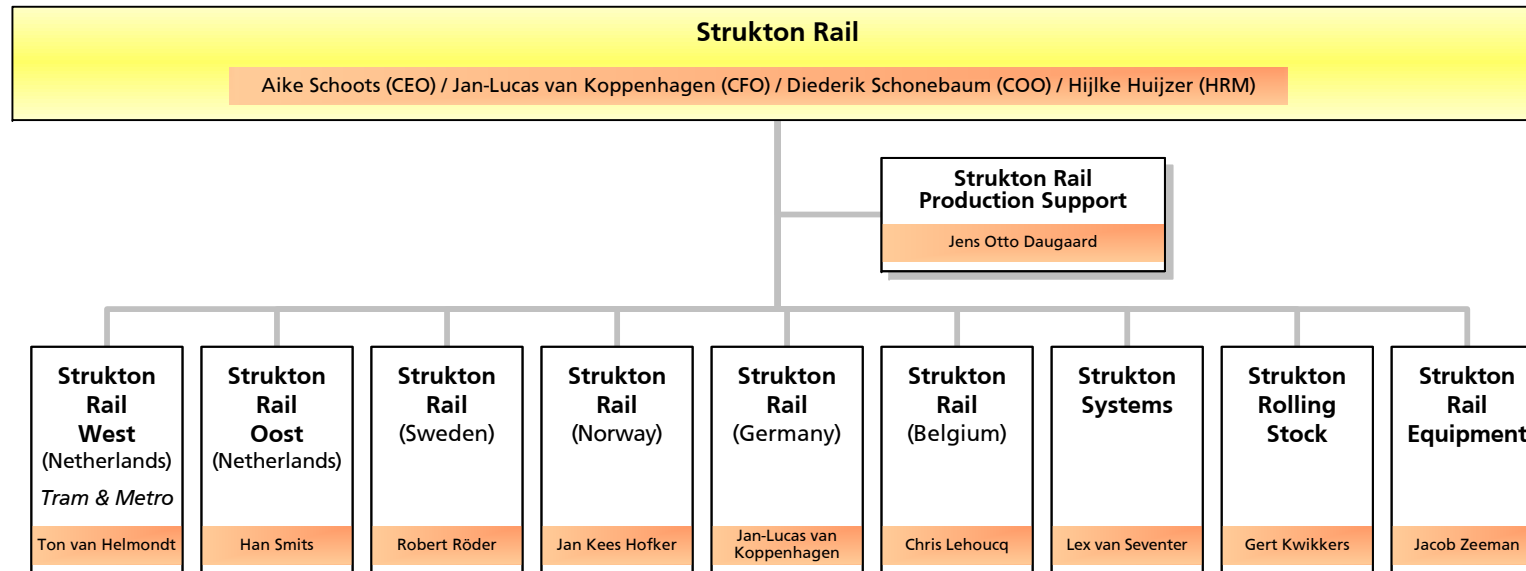

Strukton Rail bv

- Country Organisations
- Competences in Europe
- Participations

Participations

- CLF, Italy*
- Arfer, Italy
- MGW, Germany
- Tribase, The Netherlands
- Eurailscout *Inspection & Analysis*, The Netherlands and Germany

* Strukton Rail bv has a 40% stake in CLF, Italy

Strukton Rail bv

- Strukton Rail Regio bv
 - Strukton Rail West
 - Strukton Rail Oost
- Strukton Rail AB, Sweden
- Strukton Rail AS, Norway
- Strukton Rail GmbH & Co KG, Germany
- Strukton Rail nv, Belgium
- Strukton Systems bv
- Strukton Rolling Stock bv
- Strukton Rail Equipment
- Participations

Participations

- CLF, Italy
- Arfer, Italy
- MGW, Germany
- Tribase, Netherlands
- Eurailscout *Inspection & Analysis*, Netherlands and Germany

Strukton Rail bv

- Board
- Strukton Rail Production Support
- Executive secretarial department
- Communication and Public Affairs
- Human resources
- Finance and Control
- ICT