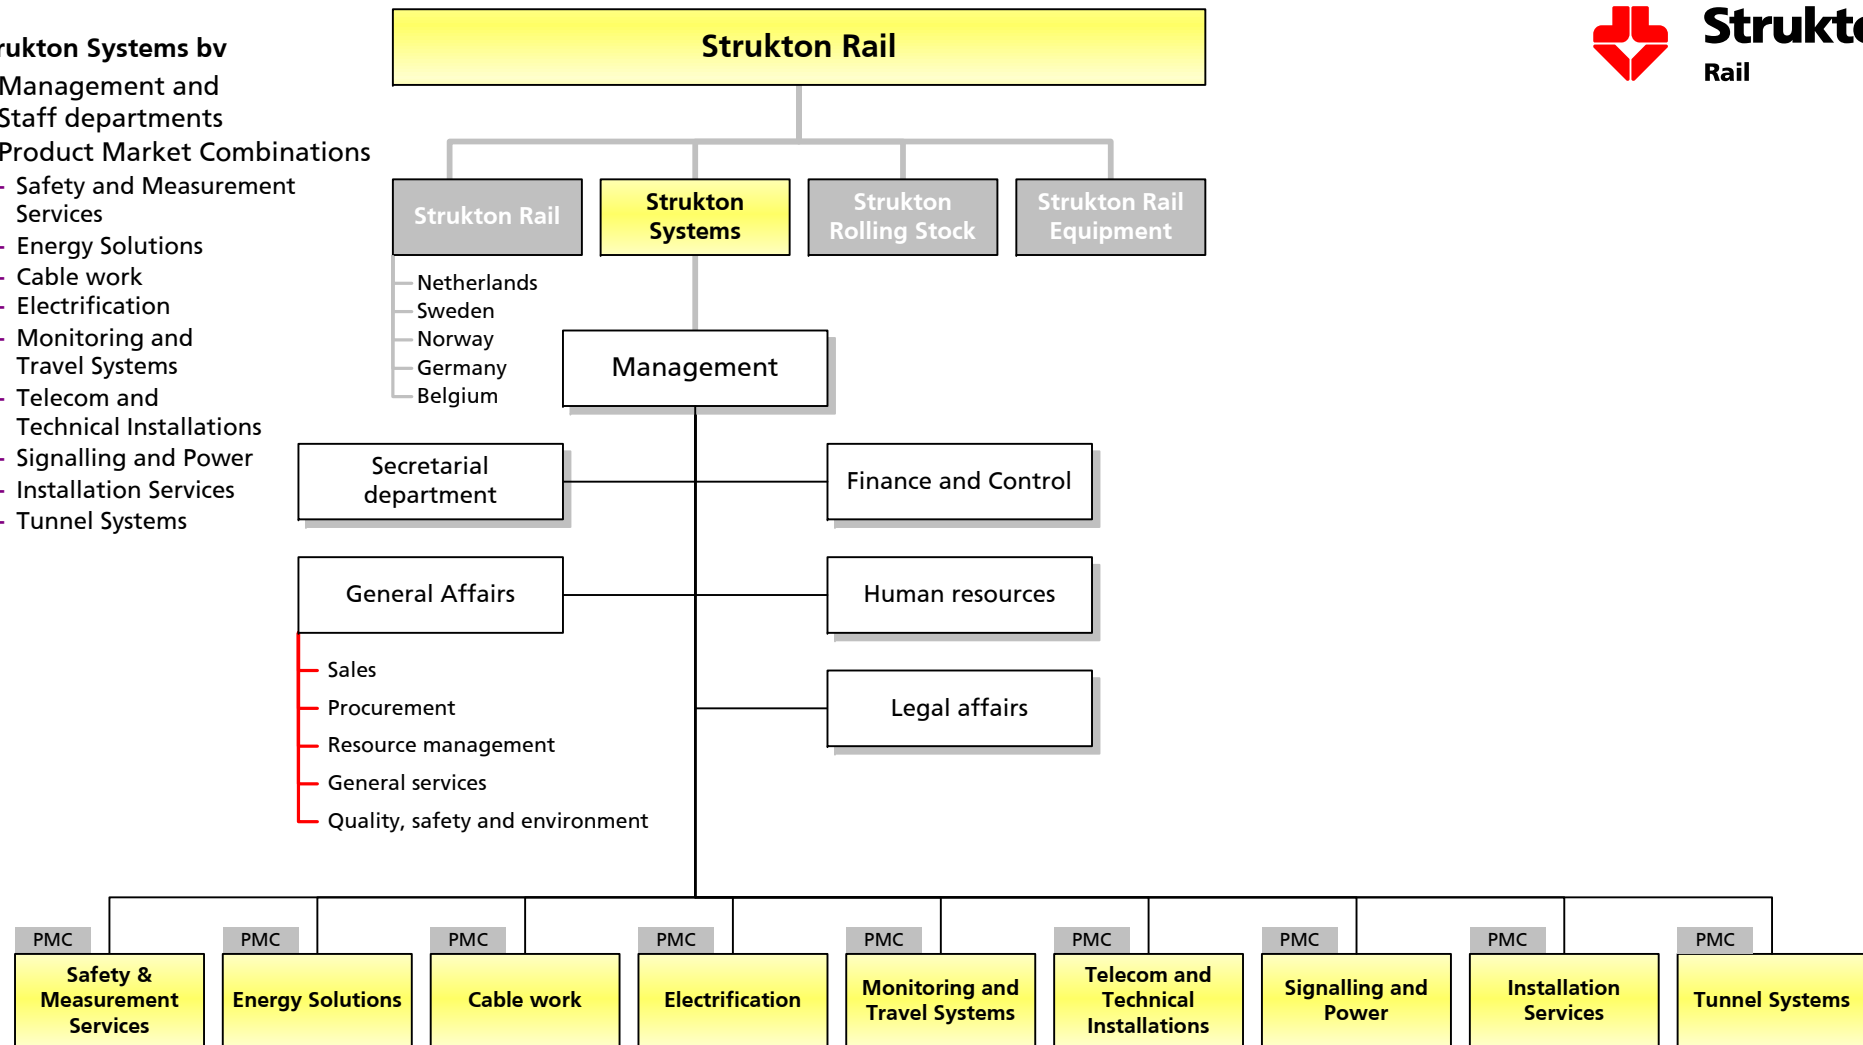

- Management and Staff Departments
- Engineering
- Signalling & Low Voltage
- Maintenance Department
- Tram & Metro
- Track work
- Telecommunications
- Power Supply

**Strukton Rail nv
Merelbeke (Belgium)**

- Management and Staff departments
- Track work
- Cable work
- Electrification

Strukton Systems bv

- Management and Staff departments
- Product Market Combinations
 - Safety and Measurement Services
 - Energy Solutions
 - Cable work
 - Electrification
 - Monitoring and Travel Systems
 - Telecom and Technical Installations
 - Signalling and Power
 - Installation Services
 - Tunnel Systems