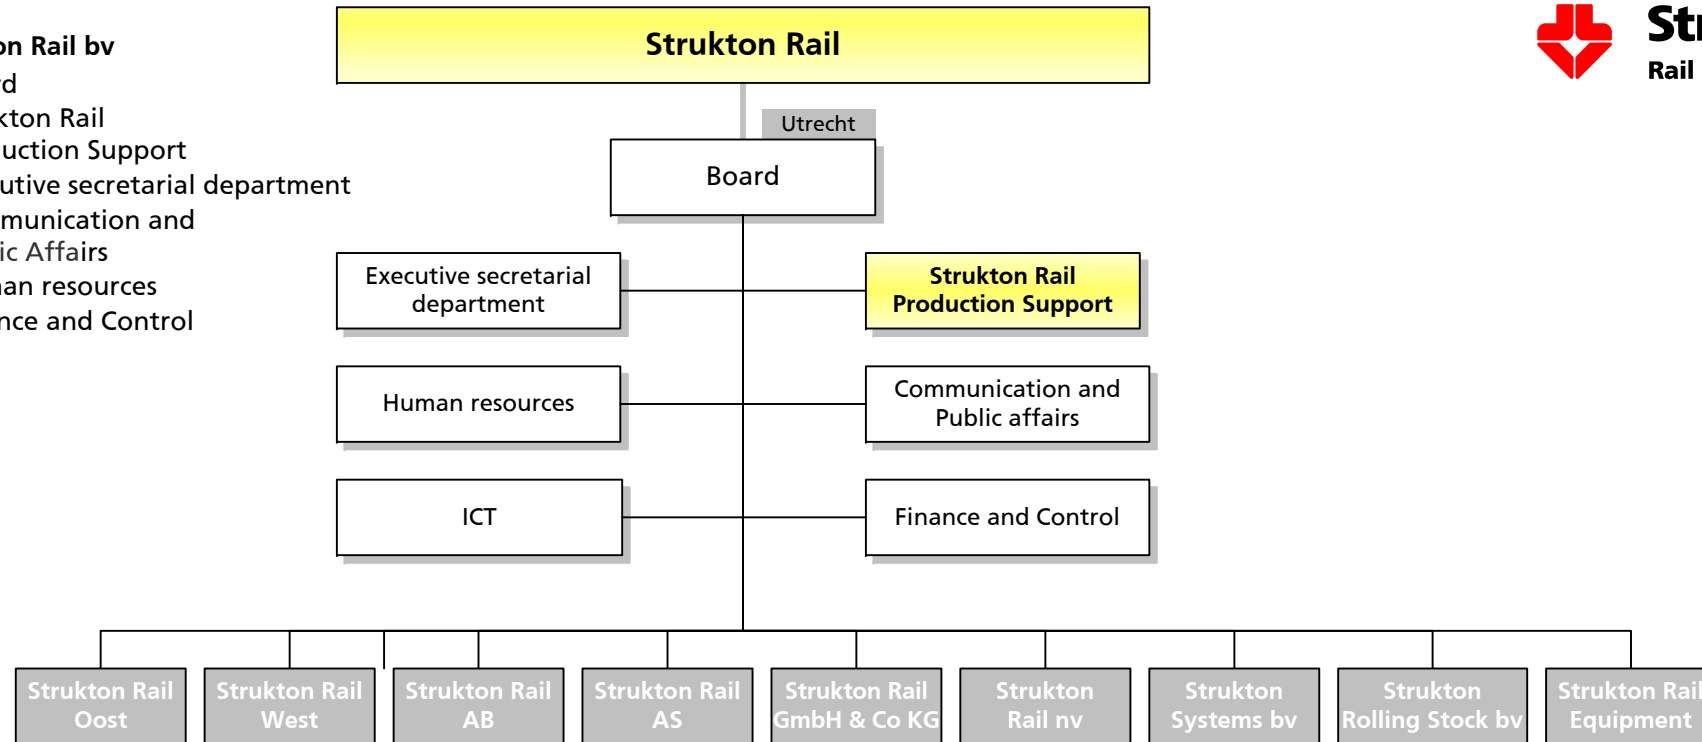

* Strukton Rail bv has a 40% stake in CLF, Italy

Strukton Rail bv

- Strukton Rail Regio bv
 - Strukton Rail West
 - Strukton Rail Oost
- Strukton Rail AB, Sweden
- Strukton Rail AS, Norway
- Strukton Rail GmbH & Co KG, Germany
- Strukton Rail nv, Belgium
- Strukton Systems bv
- Strukton Rolling Stock bv
- Strukton Rail Equipment
- Participations

Participations

- CLF, Italy
- Arfer, Italy
- MGW, Germany
- Tribase, Netherlands
- Eurailscout *Inspection & Analysis*, Netherlands and Germany

Strukton Rail bv

- Board
- Strukton Rail Production Support
- Executive secretarial department
- Communication and Public Affairs
- Human resources
- Finance and Control
- ICT

Strukton Rail West

- Management and Staff departments
- Contract management
 - Maintenance
 - Projects
- Planning office

Strukton Rail Oost

- Management and Staff departments
- Contract management
 - Maintenance
 - Projects
 - Civil and rural engineering
 - Installation Services
- Process Planning
- Capacity Planning