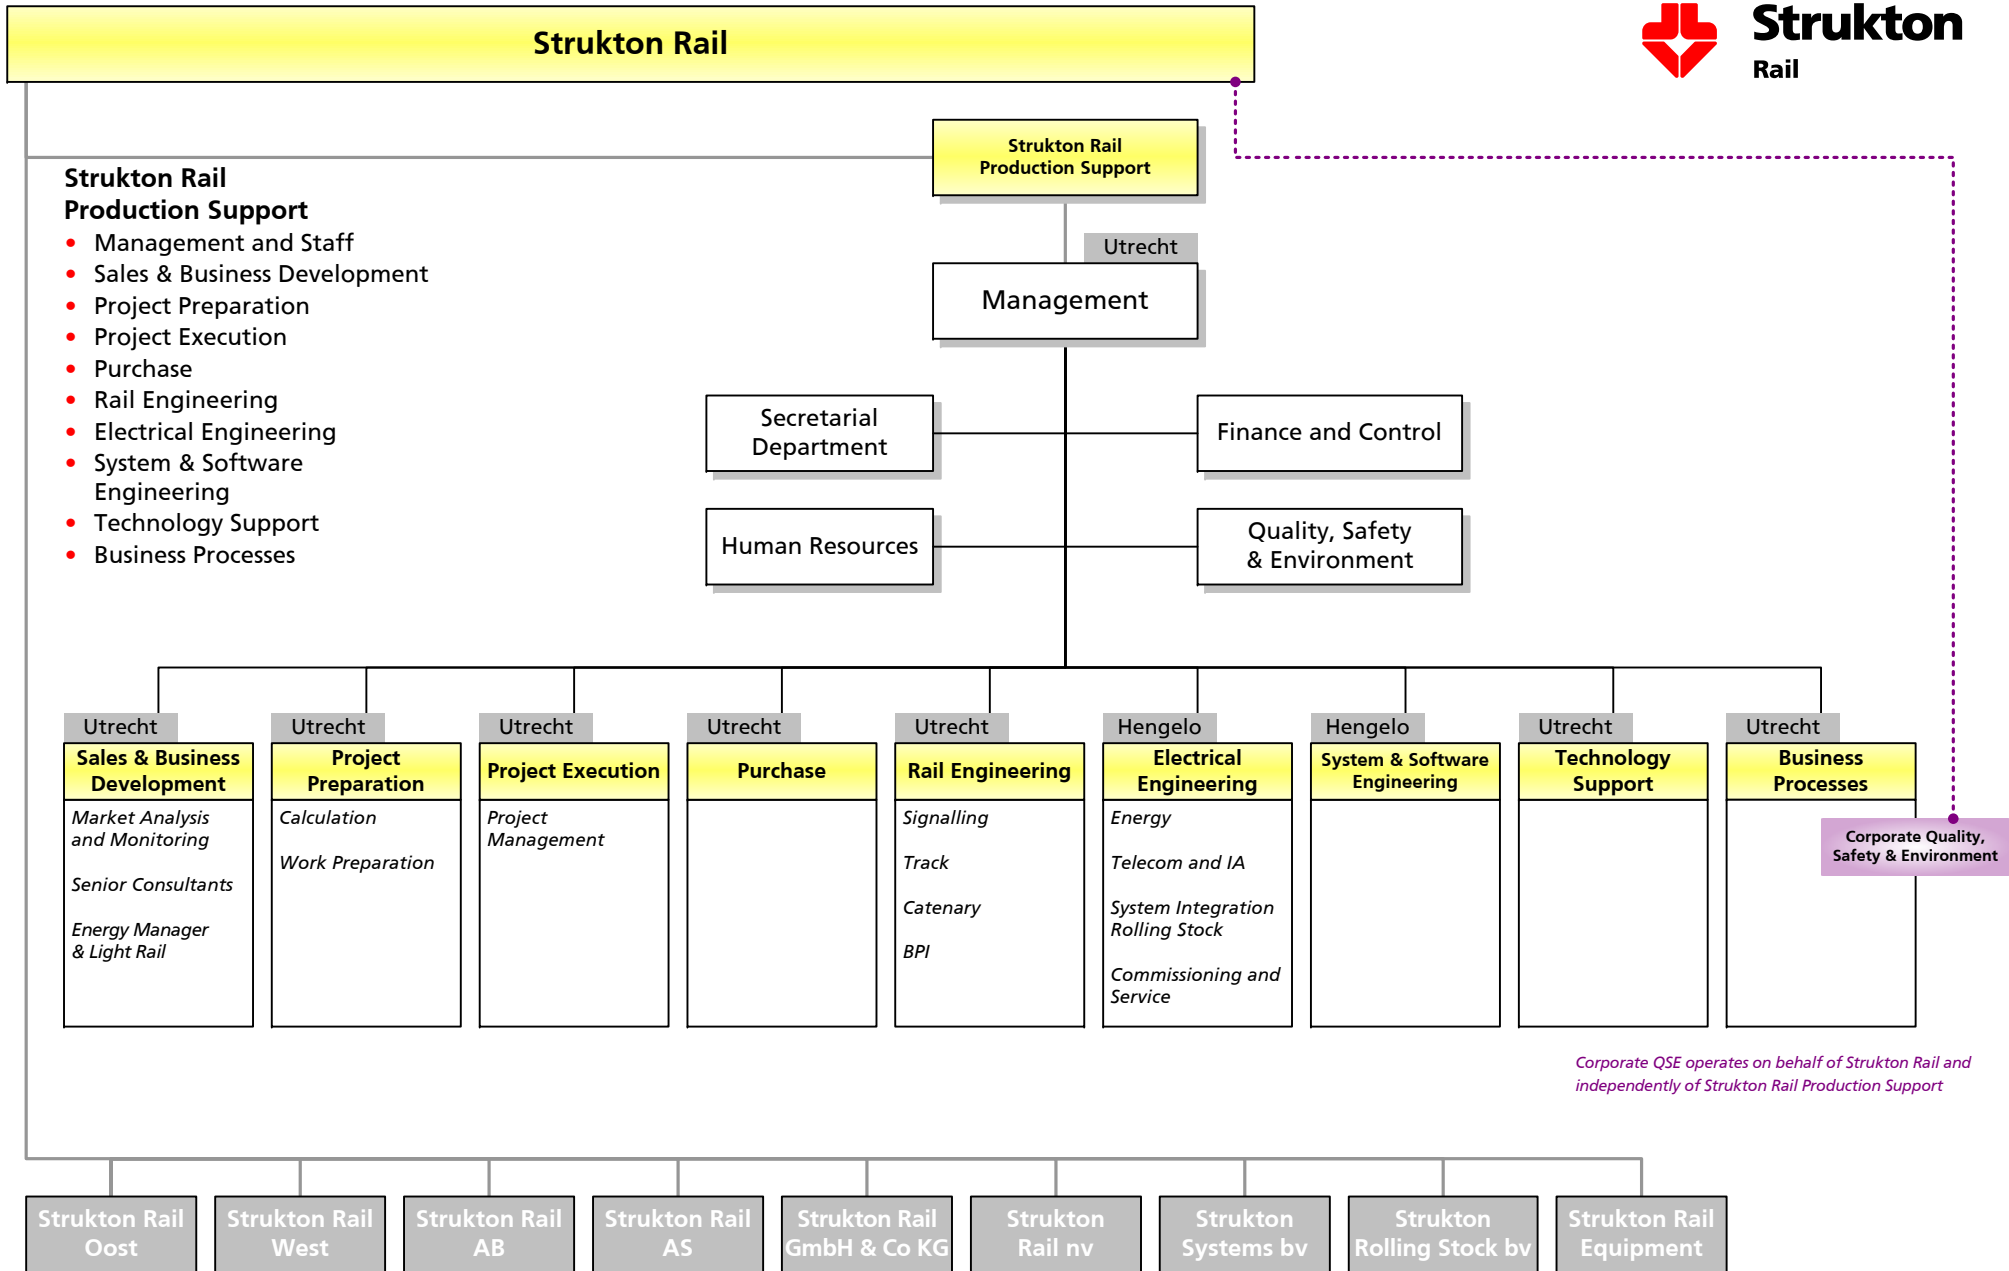

- Management and Staff Departments
- Engineering
- Signalling & Low Voltage
- Maintenance Department
- Tram & Metro
- Track work
- Telecommunications
- Power Supply

**Strukton Rail nv
Merelbeke (Belgium)**

- Management and Staff departments
- Track work
- Cable work
- Electrification

Strukton Systems bv

- Management and Staff departments
- Product Market Combinations
 - Safety and Measurement Services
 - Energy Solutions
 - Cable work
 - Electrification
 - Monitoring and Travel Systems
 - Telecom and Technical Installations
 - Signalling and Power
 - Installation Services
 - Tunnel Systems

Strukton Rolling Stock bv

- Management and Staff departments
- Engineering
- Technology
- Service Center
- Maintenance

Strukton Rail Equipment

- Management and Staff department
- Machines 1
- Machines 2
- Welding
- Transport
- Technical Department