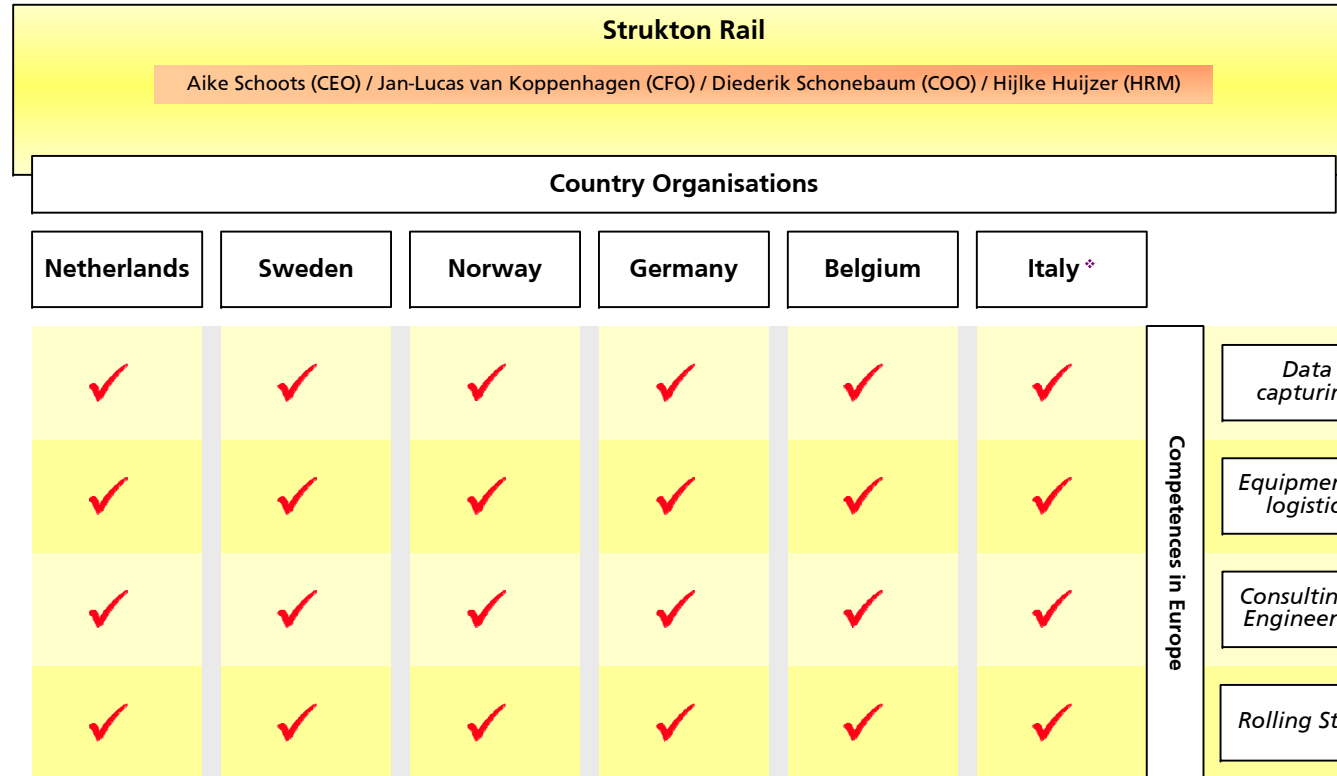

Strukton Rail bv

- Country Organisations
- Competences in Europe
- Participations

Participations

- CLF, Italy*
- Arfer, Italy
- MGW, Germany
- Tribase, The Netherlands
- Eurailscout *Inspection & Analysis*, The Netherlands and Germany