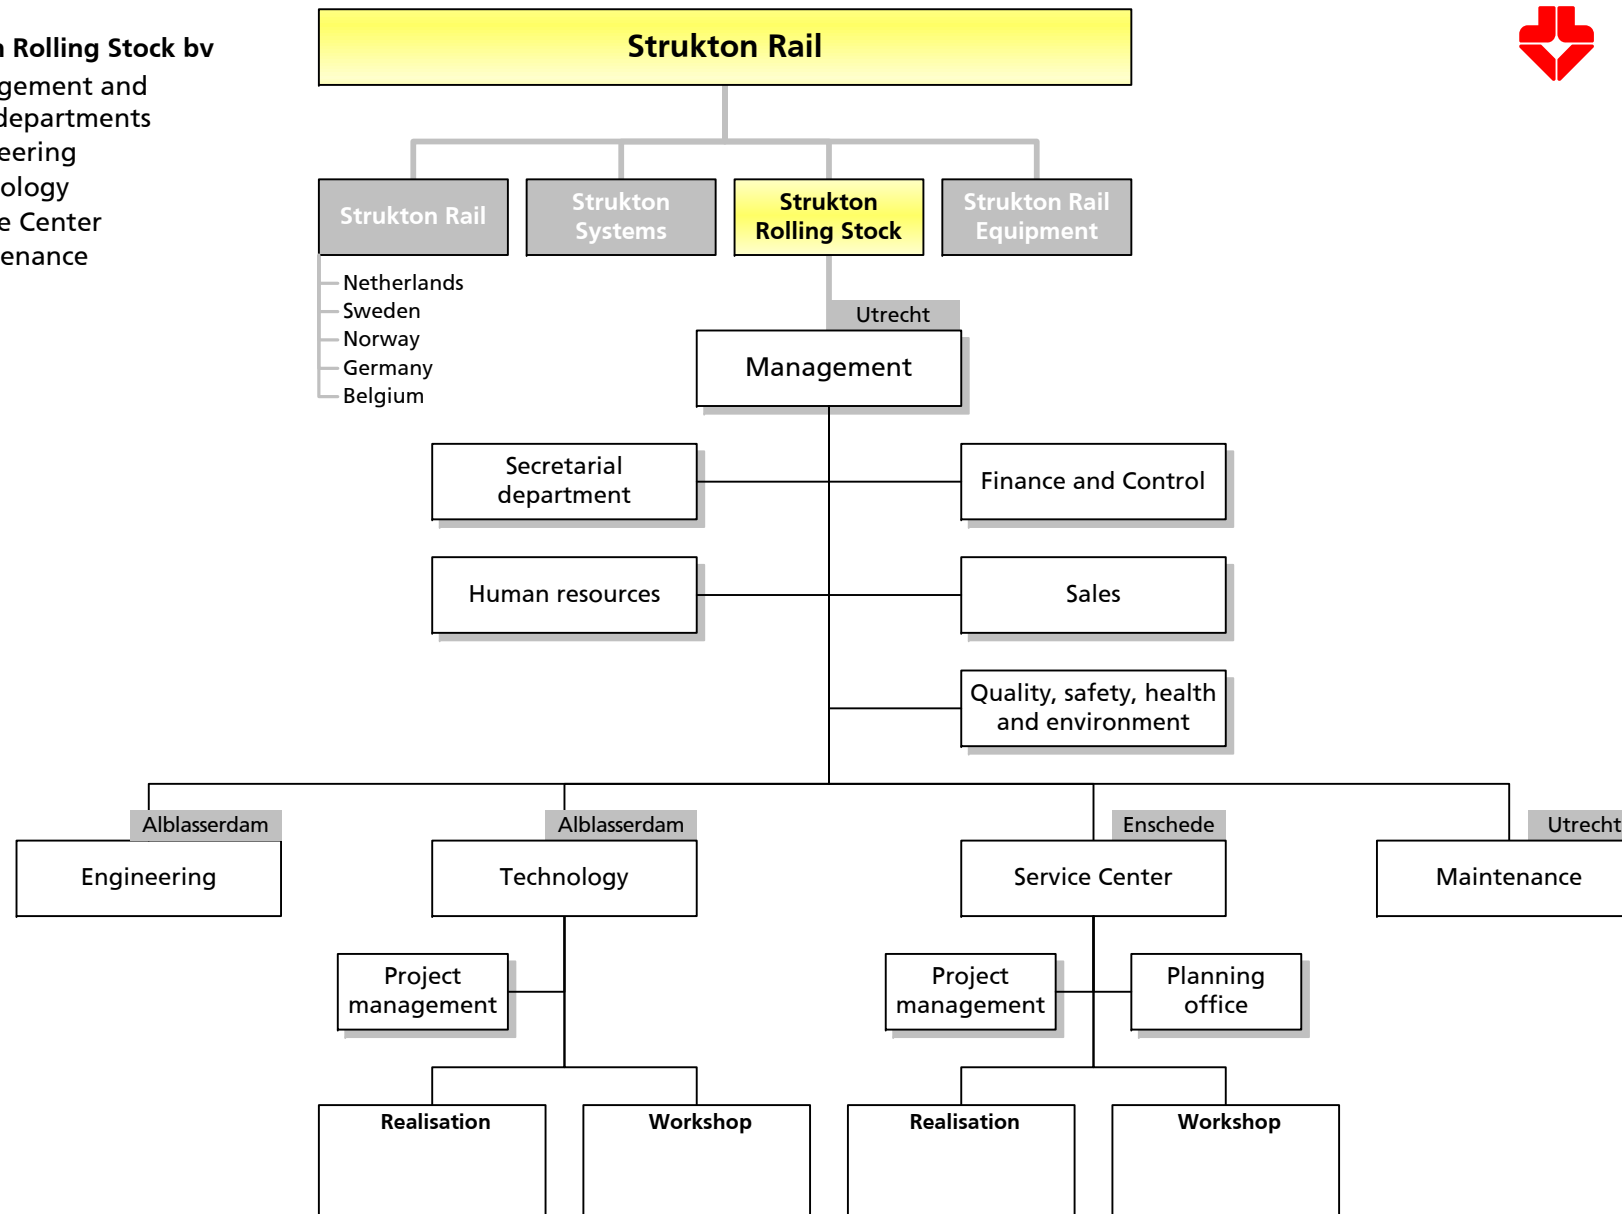

- Management and Staff Departments
- Engineering
- Signalling & Low Voltage
- Maintenance Department
- Tram & Metro
- Track work
- Telecommunications
- Power Supply

**Strukton Rail nv
Merelbeke (Belgium)**

- Management and Staff departments
- Track work
- Cable work
- Electrification

Strukton Systems bv

- Management and Staff departments
- Product Market Combinations
 - Safety and Measurement Services
 - Energy Solutions
 - Cable work
 - Electrification
 - Monitoring and Travel Systems
 - Telecom and Technical Installations
 - Signalling and Power
 - Installation Services
 - Tunnel Systems

Strukton Rolling Stock bv

- Management and Staff departments
- Engineering
- Technology
- Service Center
- Maintenance

Strukton Rail Equipment

- Management and Staff department
- Machines 1
- Machines 2
- Welding
- Transport
- Technical Department